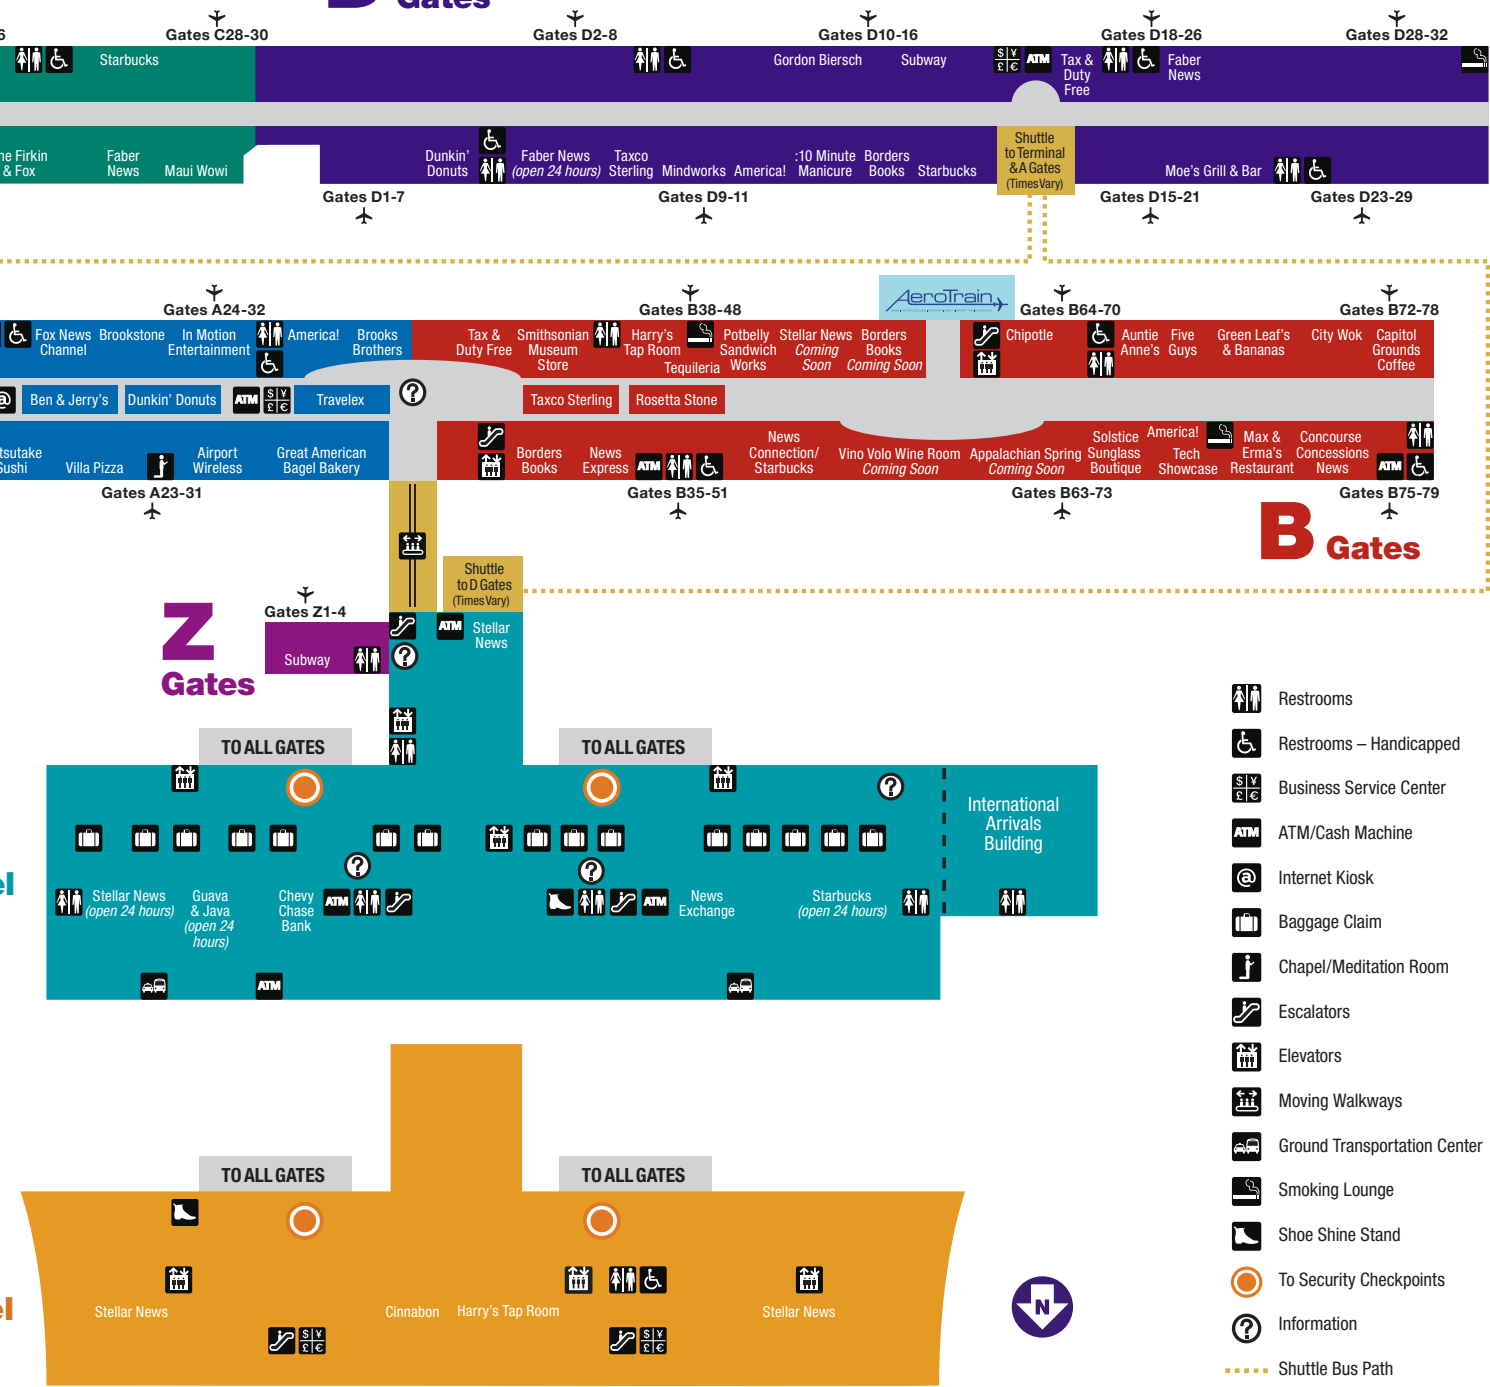

Sit Down Pubs & Restaurants

Cosi	703-661-2580 (Gate A4)
The Firkin & Fox	703-661-5001 (Gate C22)
Gordon Biersch	703-572-4701 (Gate D12)
Harry's Tap Room	703-572-4688 (Main Terminal, Upper Level) 703-572-4699 (Gate B41)
Max & Erma's Restaurant	703-572-6470 (Gate B72)
Moe's Grill & Bar	703-572-4687 (Gate D19)
Old Dominion Brewing Co.	703-572-6875 (Gate A19)
Tequileria	703-572-4702 (Gate B41)
Tidewater Landing	703-572-3325 (Gate C12)
Vino Volo Wine Room	703-661-1999 (Gate C3) coming soon (B AeroTrain Station)

FOOD

Auntie Anne's
Capitol Grounds Coffee
Chipotle
City Wok
Five Guys Burgers & Fries
Green Leaf's & Bananas
Harry's Tap Room
Max & Erma's Restaurant
Potbelly Sandwich Works
Starbucks/News Connection
Tequileria
Vino Volo Wine Room (B Gates AeroTrain Station)

D Gates

RETAIL

America!
Borders Books
Faber News
Mindworks
Tax & Duty Free
Taxco Sterling

FOOD

Dunkin' Donuts
Gordon Biersch
Moe's Grill & Bar
Starbucks
Subway

SERVICES

:10 Minute Manicure
Smoking Lounge
Travellex Foreign Exchange
United Airlines Airline Club

T-L Terminal Lower Level Baggage Claim

T-U Terminal Upper Level Ticketing

- Restrooms
- Restrooms – Handicapped
- Business Service Center
- ATM/Cash Machine
- Internet Kiosk
- Baggage Claim
- Chapel/Meditation Room
- Escalators
- Elevators
- Moving Walkways
- Ground Transportation Center
- Smoking Lounge
- Shoe Shine Stand
- To Security Checkpoints
- Information
- Shuttle Bus Path